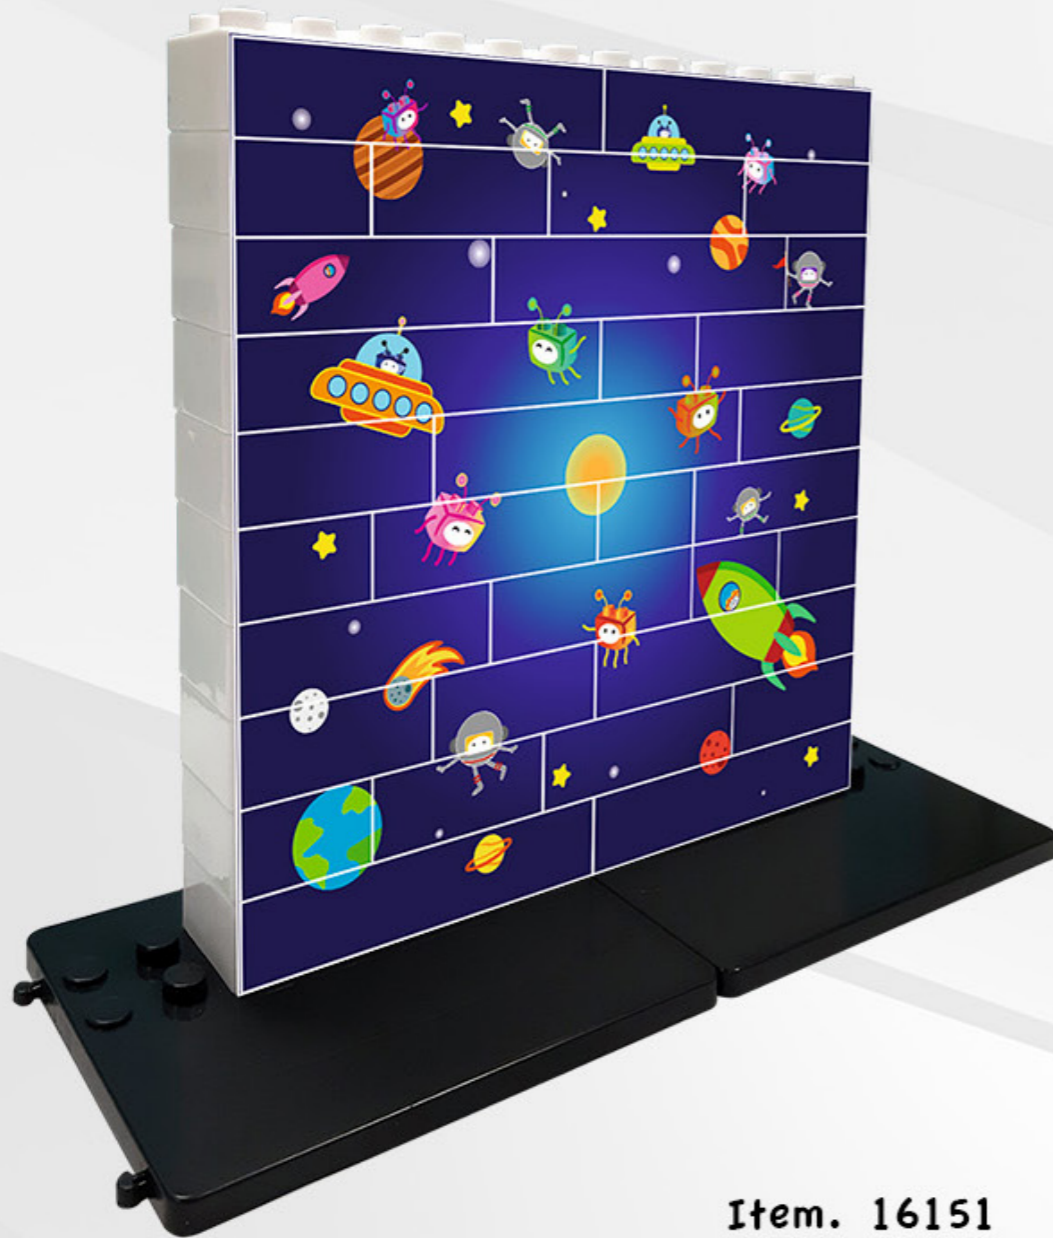

Item. 32150

medium 32 pieces

19 x 19,50 x 3 cm

8 412499 321504

Puzzle Up Espacio Space

Disponibile en 8, 14 y 32 piezas.
Algunas referencias incluyen bases y hoja de instrucciones.
Varias presentaciones.

All puzzles are available in: Mini (8 pieces), Small (14 pieces), Medium (32 pieces).
All puzzles include an instruction sheet.
The Mini and Small puzzles are packaged in plastic wrap.
Medium puzzles come in a attractive display box and include two modular bases.