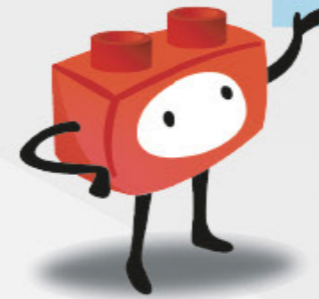

Puzzle Up Large Halloween