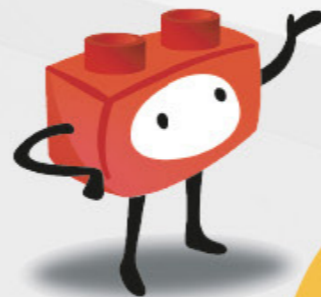

19 x 19,50 x 3 cm

Puzzle Up Unicornio Cascada Waterfall Unicorn

Disponible en 8, 14 y 32 piezas.
Algunas referencias incluyen bases y hoja de instrucciones.
Varias presentaciones.

All puzzles are available in: Mini (8 pieces), Small (14 pieces), Medium (32 pieces).
All puzzles include an instruction sheet.
The Mini and Small puzzles are packaged in plastic wrap.
Medium puzzles come in a attractive display box and include two modular bases.