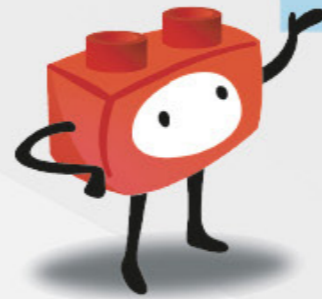

Item. 48401

Large 48 pieces

28,50 x 19,50 x 3 cm

Puzzle de 48 piezas + 3 bases + instrucciones.
51 pieces total (3 modular bases + 48 pieces)
1 instruction sheet.

Puzzle Up Large Granja Farm

Item. 48403

Large 48 pieces