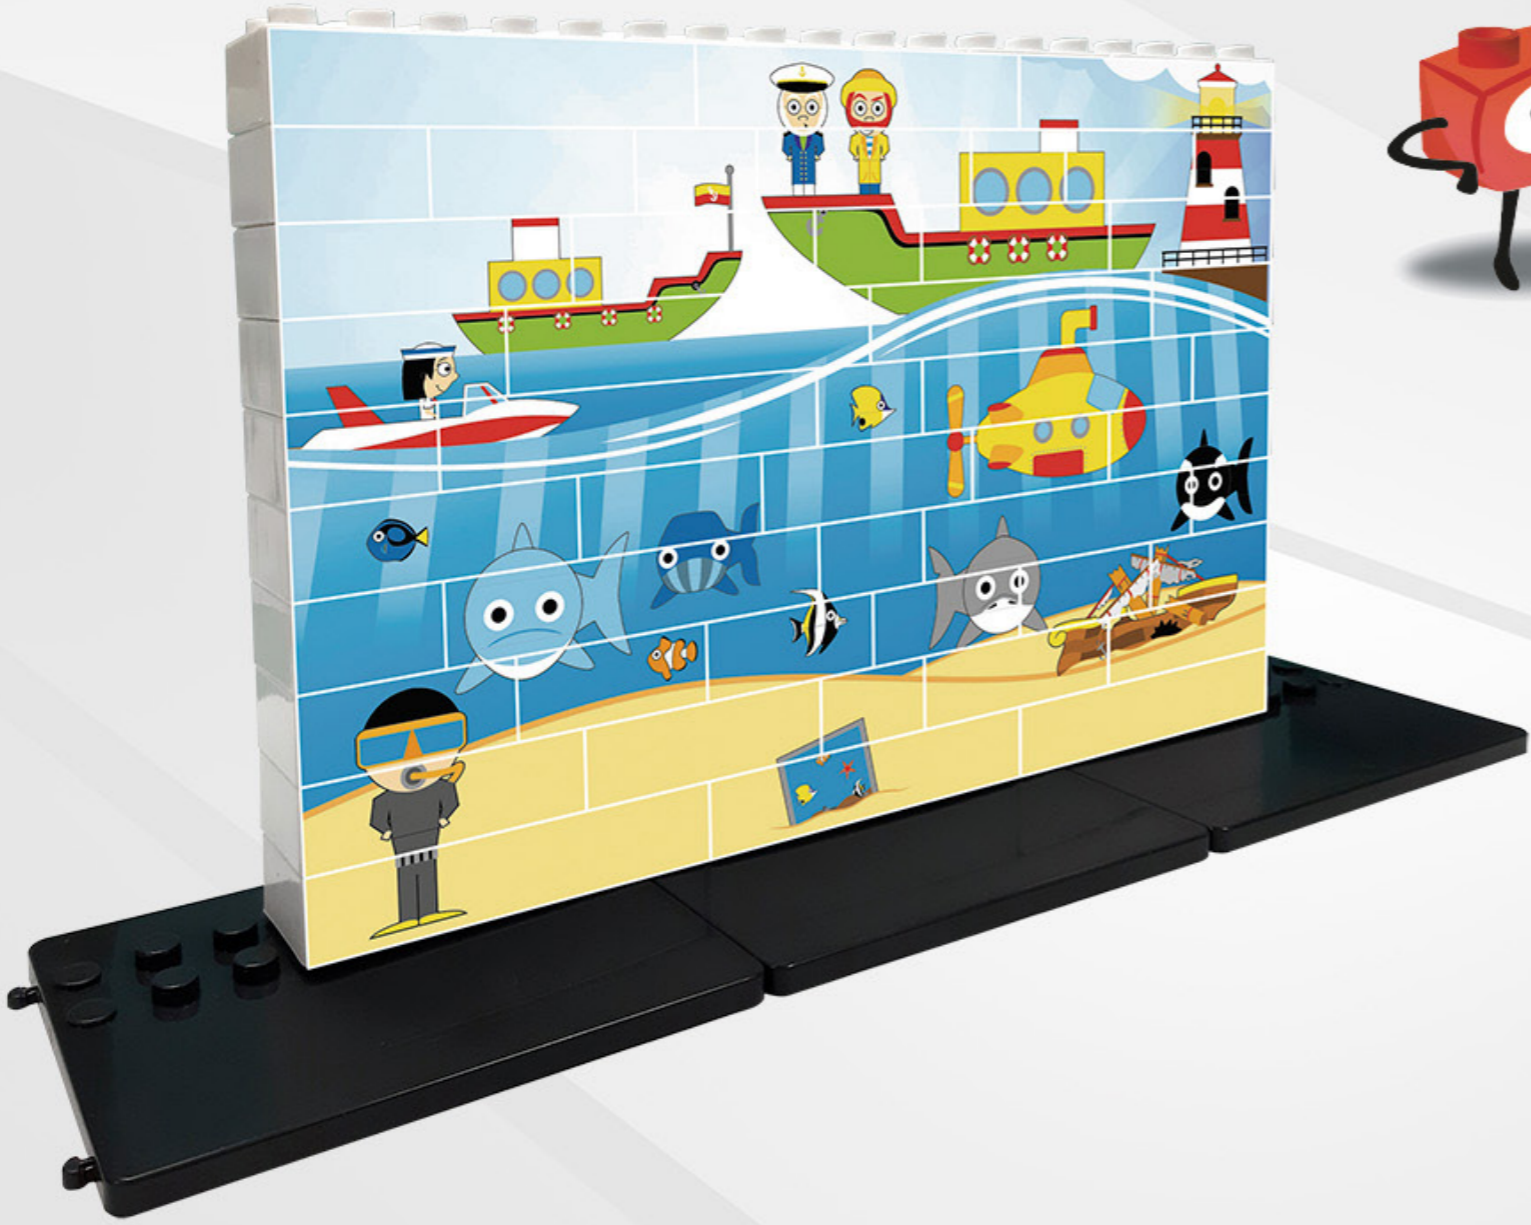

Item. 48401

Large 48 pieces

28,50 x 19,50 x 3 cm

Puzzle de 48 piezas + 3 bases + instrucciones.
51 pieces total (3 modular bases + 48 pieces)
1 instruction sheet.

Puzzle Up Large Granja Farm

Item. 48403

Large 48 pieces

28,50 x 19,50 x 3 cm

8 412499 484032

Puzzle de 48 piezas + 3 bases + instrucciones.
51 pieces total (3 modular bases + 48 pieces)
1 instruction sheet.

Puzzle Up Large Mar Sea

Item. 48409

Large 48 pieces

28,50 x 19,50 x 3 cm

8 412499 484094

Puzzle de 48 piezas + 3 bases + instrucciones.
51 pieces total (3 modular bases + 48 pieces)
1 instruction sheet.

Puzzle Up Large Halloween

Item. 48410

Large 48 pieces

28,50 x 19,50 x 3 cm

Puzzle de 48 piezas + 3 bases + instrucciones.
51 pieces total (3 modular bases + 48 pieces)
1 instruction sheet.

Puzzle Up Large Selva
Jungle

Item. 48411

Large 48 pieces

28,50 x 19,50 x 3 cm

Puzzle de 48 piezas + 3 bases + instrucciones.
51 pieces total (3 modular bases + 48 pieces)
1 instruction sheet.

Puzzle Up Large Circo
Circus