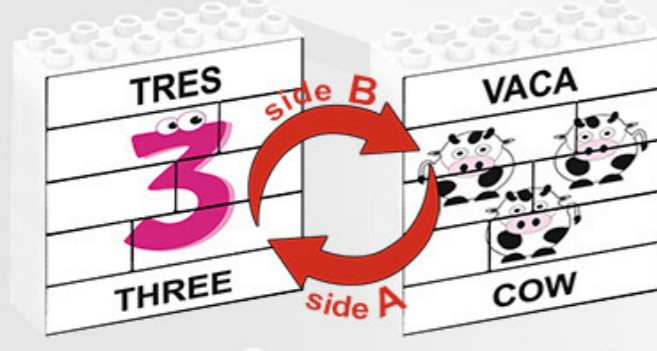

Puzzle Up > Construction Games