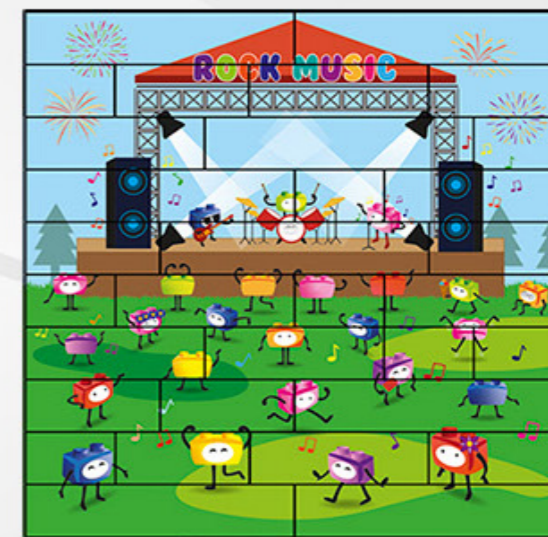

Item. 32152