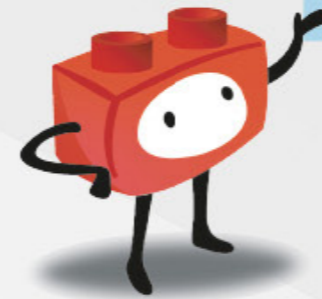

Item. 48412

Large 48 pieces

28,50 x 19,50 x 3 cm

8 412499 484124

Puzzle de 48 piezas + 3 bases + instrucciones.
51 pieces total (3 modular bases + 48 pieces)
1 instruction sheet.

Puzzle Up Large Egipto
Egypt