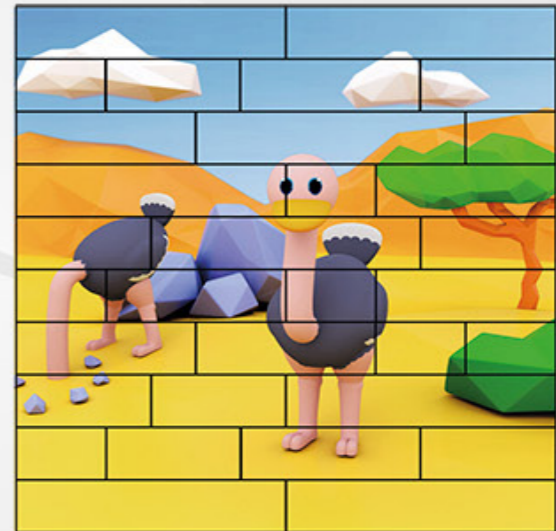

Item. 34102

medium 32 pieces