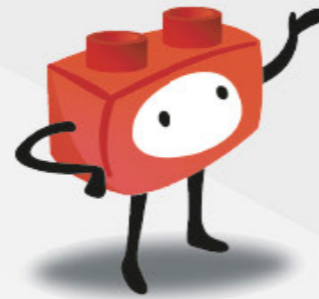

Item. 48413

Large 48 pieces

28,50 x 19,50 x 3 cm

Puzzle de 48 piezas + 3 bases + instrucciones.
51 pieces total (3 modular bases + 48 pieces)
1 instruction sheet.

Puzzle Up Large Abecedario Alphabet

Puzzle Up