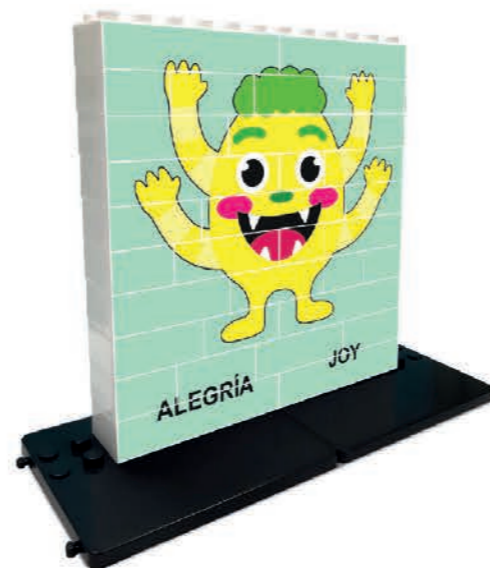

Catalogue

Catálogo

2023

45
ANNIVERSARY
ANIVERSARIO
1978 - 2023

Game Movil now uses 100% recycled plastics in our entire Puzzle Up collection.
Recycled plastic: Recycle= Reuse=Reduce. What does this mean?

- Recycle means taking plastic that has previously been used in manufacturing then grinding it up.
- Reusing this recycled plastic so that it is safe and non toxic in our products.
- Reduce means less new plastic is manufactured but we can still produce high quality products.