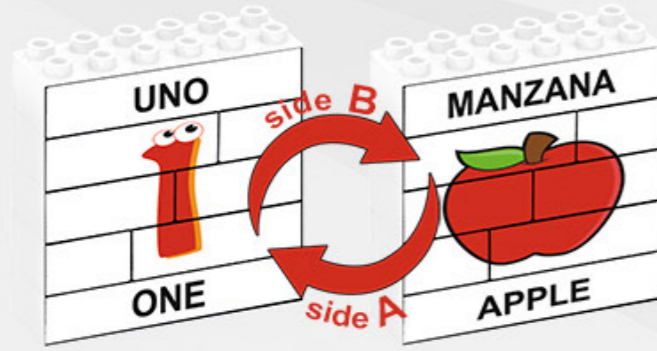

Puzzle Up > Construction Games