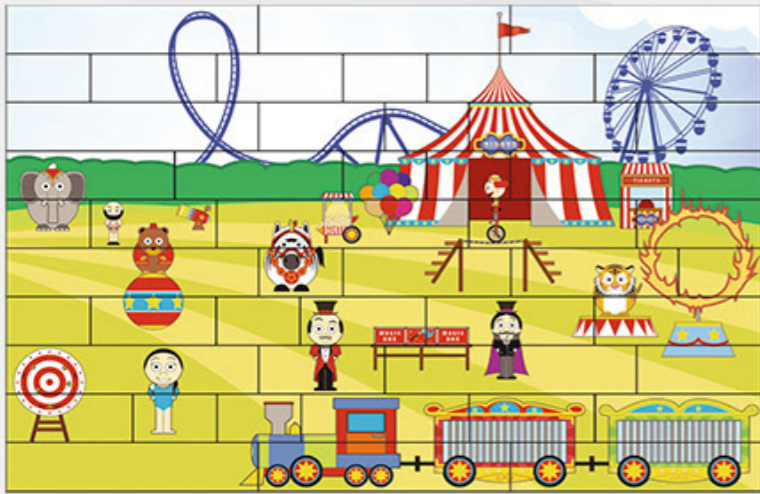

8 412499 484094

Puzzle de 48 piezas + 3 bases + instrucciones.
51 pieces total (3 modular bases + 48 pieces)
1 instruction sheet.

Puzzle Up Large Halloween

Item. 48410

Large 48 pieces

28,50 x 19,50 x 3 cm

Puzzle de 48 piezas + 3 bases + instrucciones.
51 pieces total (3 modular bases + 48 pieces)
1 instruction sheet.

Puzzle Up Large Selva
Jungle

Item. 48411

Large 48 pieces

28,50 x 19,50 x 3 cm

Puzzle de 48 piezas + 3 bases + instrucciones.
51 pieces total (3 modular bases + 48 pieces)
1 instruction sheet.

Puzzle Up Large Circo
Circus