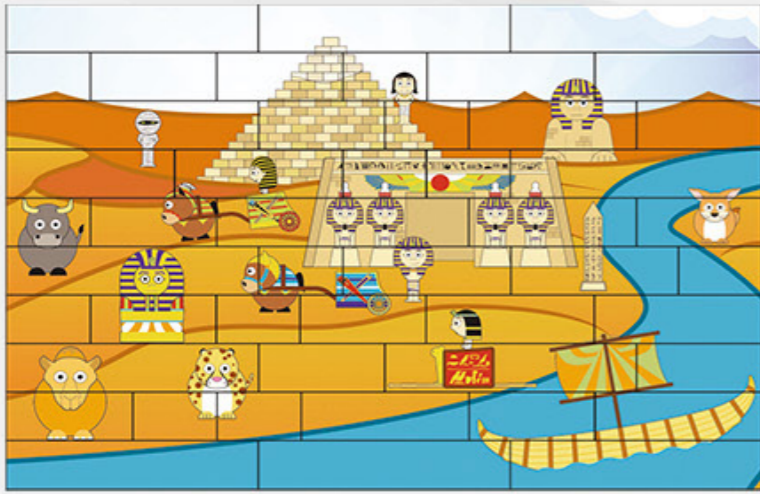

8 412499 484094

Puzzle de 48 piezas + 3 bases + instrucciones.
51 pieces total (3 modular bases + 48 pieces)
1 instruction sheet.

Puzzle Up Large Halloween

Item. 48410

Large 48 pieces

28,50 x 19,50 x 3 cm

Puzzle de 48 piezas + 3 bases + instrucciones.
51 pieces total (3 modular bases + 48 pieces)
1 instruction sheet.

Puzzle Up Large Selva
Jungle

Item. 48411

Large 48 pieces

28,50 x 19,50 x 3 cm

Puzzle de 48 piezas + 3 bases + instrucciones.
51 pieces total (3 modular bases + 48 pieces)
1 instruction sheet.

Puzzle Up Large Circo
Circus