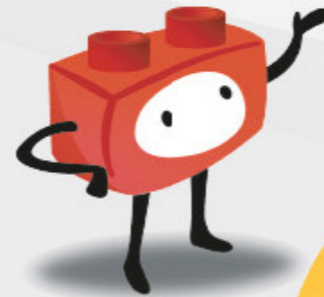

Item. 32150

medium 32 pieces

19 x 19,50 x 3 cm

8 412499 321504

Puzzle Up Espacio Space

Disponibile en 8, 14 y 32 piezas.
Algunas referencias incluyen bases y hoja de instrucciones.
Varias presentaciones.

All puzzles are available in: Mini (8 pieces), Small (14 pieces), Medium (32 pieces).
All puzzles include an instruction sheet.
The Mini and Small puzzles are packaged in plastic wrap.
Medium puzzles come in a attractive display box and include two modular bases.