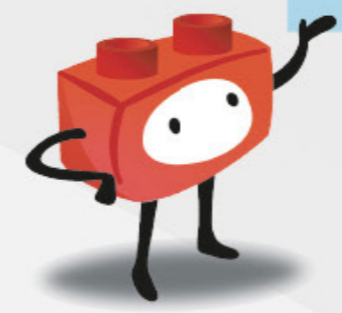

Puzzle Up Large Selva
Jungle